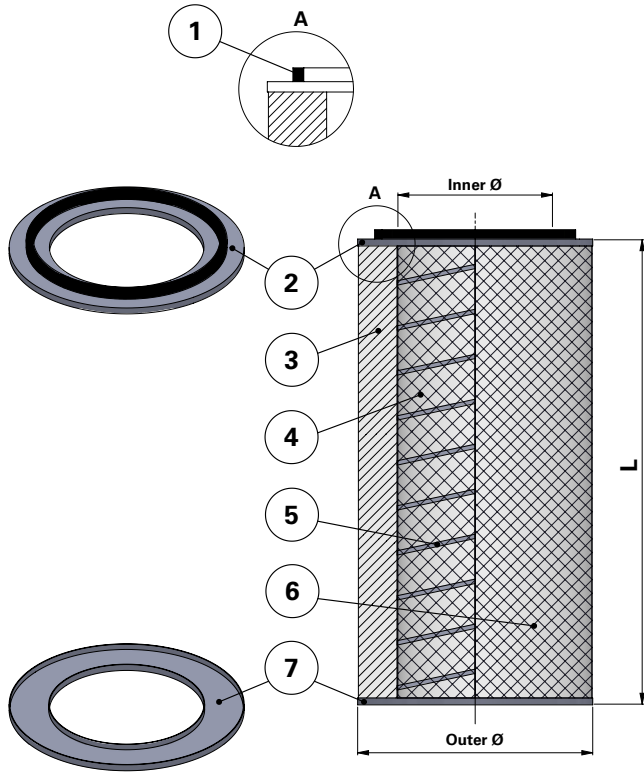

## Replacement Elements Cartridges – DFT Style – 2 Open End Caps

### DFT Style – 2 Open End Caps

DFT-style Cartridge Filter for Downflo II (DFT) and other brands of cartridge collectors

Available with and without outer liner

Item	Description
1	Gasket
2	Top end cap
3	Media pack
4	Inner liner
5	Inner beading
6	Outer liner
7	Bottom end cap open

### Dimensions [mm]

Outer Ø	352
Inner Ø	241
L	660