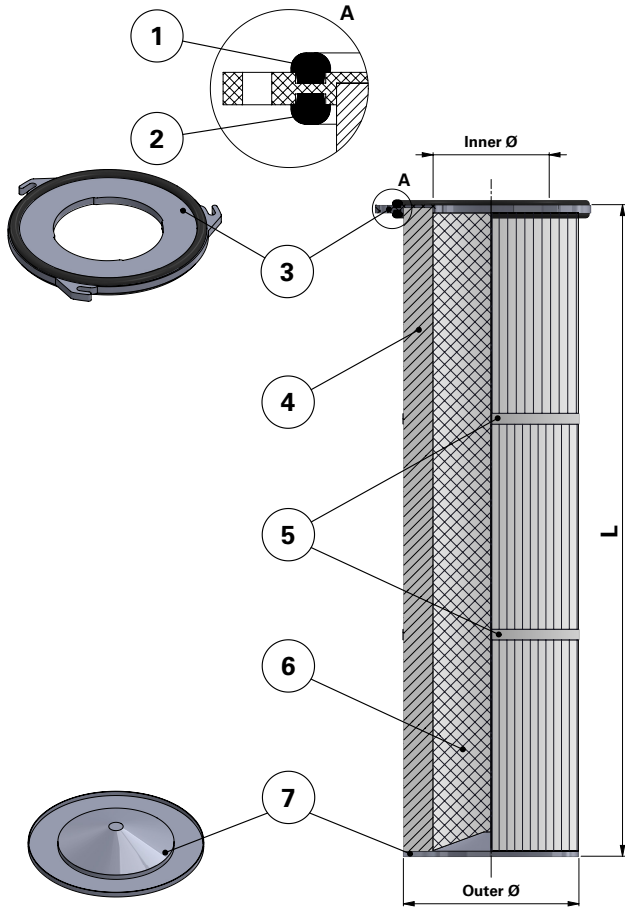

Donaldson
FILTRATION SOLUTIONS

DATA SHEET

Replacement Elements

Cartridges – Series 218 Quick Fix 3 Hook

Series 218 Quick Fix 3 Hook

Cartridge Filter with open top end cap with 3 hooks, 267 mm pitch diameter and closed bottom end cap

Special feature: Dirty Air Plenum and Clean Air Plenum installation for different brands of cartridge collectors

Without outer liner

Top end cap quick fix

Item	Description
1	Gasket above top end cap
2	Gasket below top end cap
3	Top end cap quick fix
4	Media pack
5	Straps
6	Inner liner
7	Bottom end cap closed

Dimensions [mm]

Outer Ø	218
Inner Ø	143
L	515
	600
	715
	1000
1200	
Pitch Ø	267