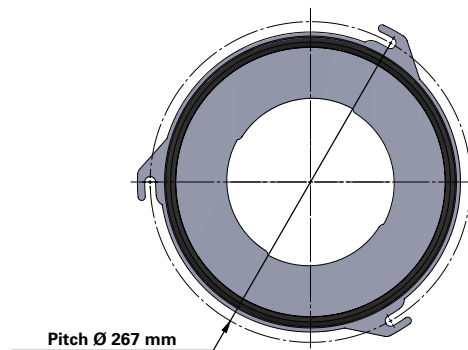

Donaldson
FILTRATION SOLUTIONS

DATA SHEET

Replacement Elements

Cartridges – Series 218 Quick Fix 3 Hook

Series 218 Quick Fix 3 Hook

Cartridge Filter with open top end cap with 3 hooks, 267 mm pitch diameter and closed bottom end cap

Special feature: Dirty Air Plenum and Clean Air Plenum installation for different brands of cartridge collectors

Without outer liner

Top end cap quick fix

Item	Description
1	Gasket above top end cap
2	Gasket below top end cap
3	Top end cap quick fix
4	Media pack
5	Straps
6	Inner liner
7	Bottom end cap closed

Dimensions [mm]

Outer Ø	218
Inner Ø	143
L	515
	600
	715
	1000
1200	
Pitch Ø	267