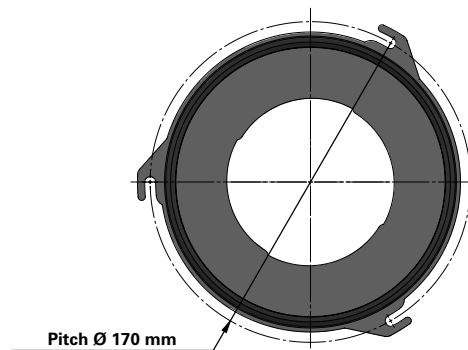

Top end cap quick fix

Item	Description
1	Gasket above top end cap
2	Flat gasket below top end cap
3	Top end cap quick fix
4	Media pack
5	Straps
6	Inner liner
7	Bottom end cap closed

Dimensions [mm]

Outer Ø	135
Inner Ø	95
L	613
	1013
	1513
2013	
Pitch Ø	170