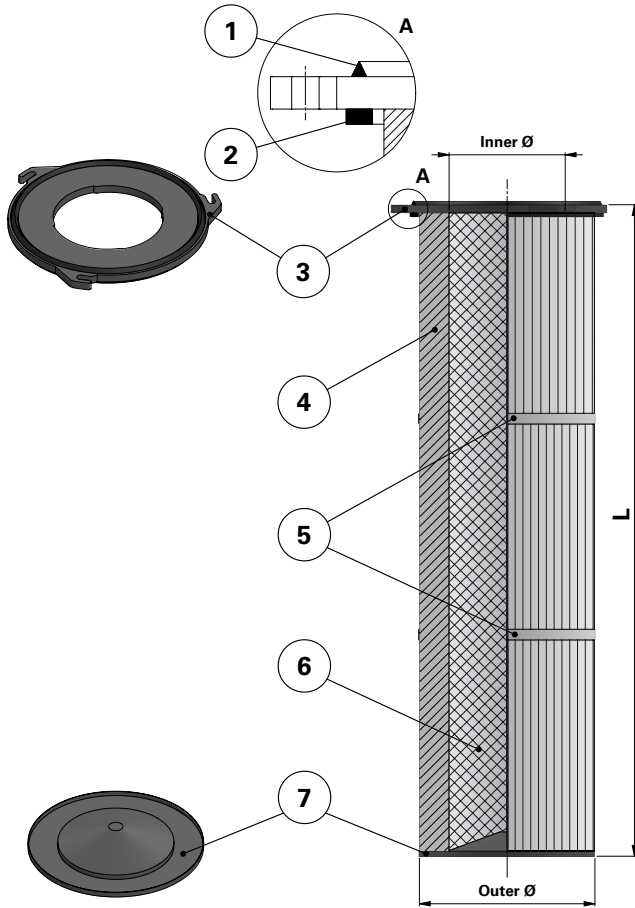

### Replacement Elements

Cartridges – Series 135 Quick Fix 3 Hook

### Series 135 Quick Fix 3 Hook

Cartridge Filter with open top end cap with 3 hooks, 170 mm pitch diameter and closed bottom end cap

Special feature: Dirty Air Plenum and Clean Air Plenum installation for Quick Fix and other brands of cartridge collectors

### Top end cap quick fix

Item	Description
1	Gasket above top end cap
2	Flat gasket below top end cap
3	Top end cap quick fix
4	Media pack
5	Straps
6	Inner liner
7	Bottom end cap closed

### Dimensions [mm]

Outer Ø	135
Inner Ø	95
L	613
	1013
	1513
2013	
Pitch Ø	170