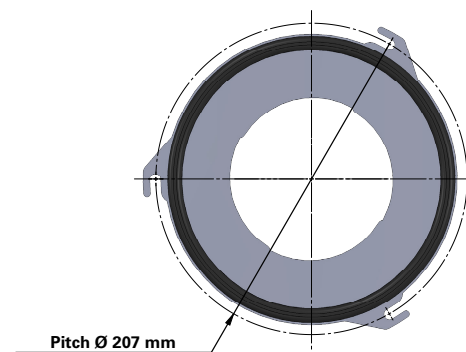

Top end cap quick fix

Dimensions [mm]	
Outer Ø	156
Inner Ø	84–85
L	600
	1000
	1200
1415	
Pitch Ø	207