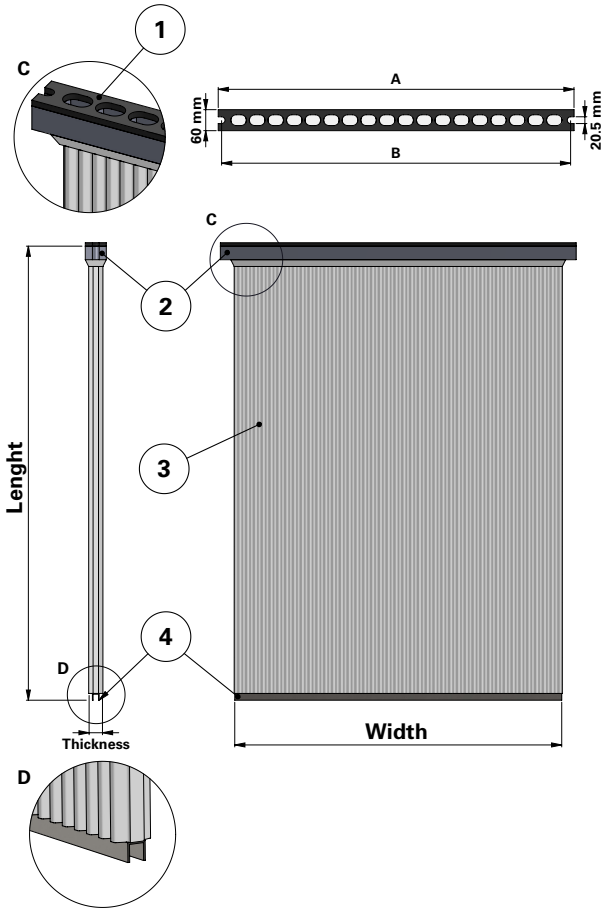

Donaldson
FILTRATION SOLUTIONS

DATA SHEET

Replacement Elements

Panels – Herding HSL Style – Dirty Air Side

Herding HSL Style – Dirty Air Side

HSL-style Panel Filter

Special feature: Stainless Steel without Silicone for Herding HSL 900/8, HSL 900/18, HSL 1200/18, HSL 1500/8, HSL 1500/12, HSL 1500/18 and other brands of collectors

Item	Description
1	Gasket
2	Header
3	Sintered media
4	Rail