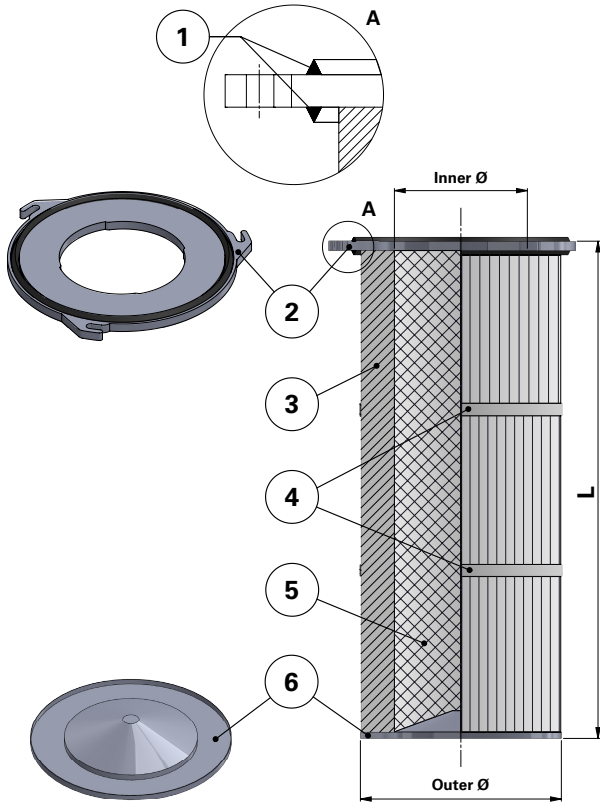

Donaldson
FILTRATION SOLUTIONS

DATA SHEET

Replacement Elements

Cartridges – Series 325 Quick Fix 3 Hook

Series 325 Quick Fix 3 Hook

Cartridge Filter with open top end cap with 3 hooks, 397 mm pitch diameter and closed bottom end cap

Special feature: Dirty Air Plenum and Clean Air Plenum installation for Series 325 and other brands of cartridge collectors

Without outer liner

Top end cap quick fix

Item	Description
1	Gasket above and below top end cap
2	Top end cap quick fix
3	Media pack
4	Straps
5	Inner liner
6	Bottom end cap closed

Dimensions [mm]

Outer Ø	325
Inner Ø	213
L	600
	660
	1000
	1200
1500	
Pitch Ø	397