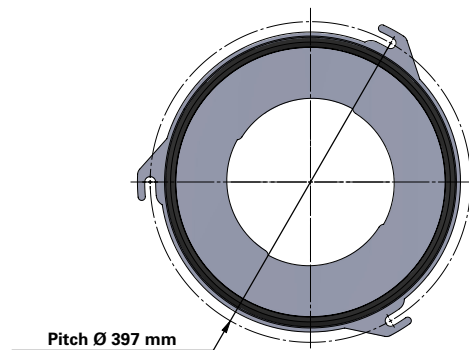

Donaldson
FILTRATION SOLUTIONS

DATA SHEET

Replacement Elements

Cartridges – Series 325 Quick Fix 3 Hook

Series 325 Quick Fix 3 Hook

Cartridge Filter with open top end cap with 3 hooks, 397 mm pitch diameter and closed bottom end cap

Special feature: Dirty Air Plenum and Clean Air Plenum installation for Series 325 and other brands of cartridge collectors

Without outer liner

Top end cap quick fix

Item	Description
1	Gasket above and below top end cap
2	Top end cap quick fix
3	Media pack
4	Straps
5	Inner liner
6	Bottom end cap closed

Dimensions [mm]

Outer Ø	325
Inner Ø	213
L	600
	660
	1000
	1200
1500	
Pitch Ø	397