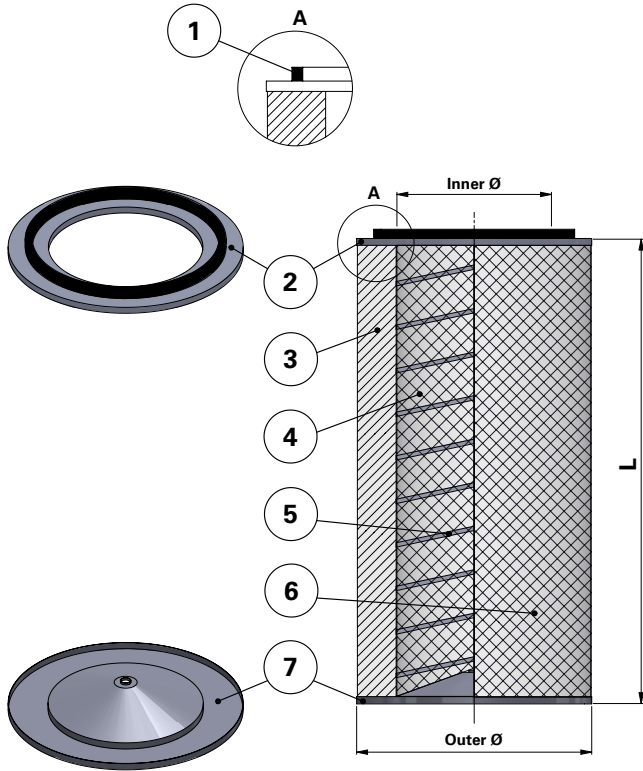

### Replacement Elements

Cartridges – TD Style – Open Closed with Hole

### TD Style – Open Closed with Hole

TD-style Cartridge Filter

TD-style Cartridge Filter for ECB, TD and other brands of cartridge collectors

Available with and without outer liner

Item	Description
1	Gasket
2	Top end cap
3	Media pack
4	Inner liner
5	Inner beading
6	Outer liner
7	Bottom end cap with Ø13.5 mm hole

### Dimensions [mm]

Outer Ø	324
Inner Ø	213
L	660