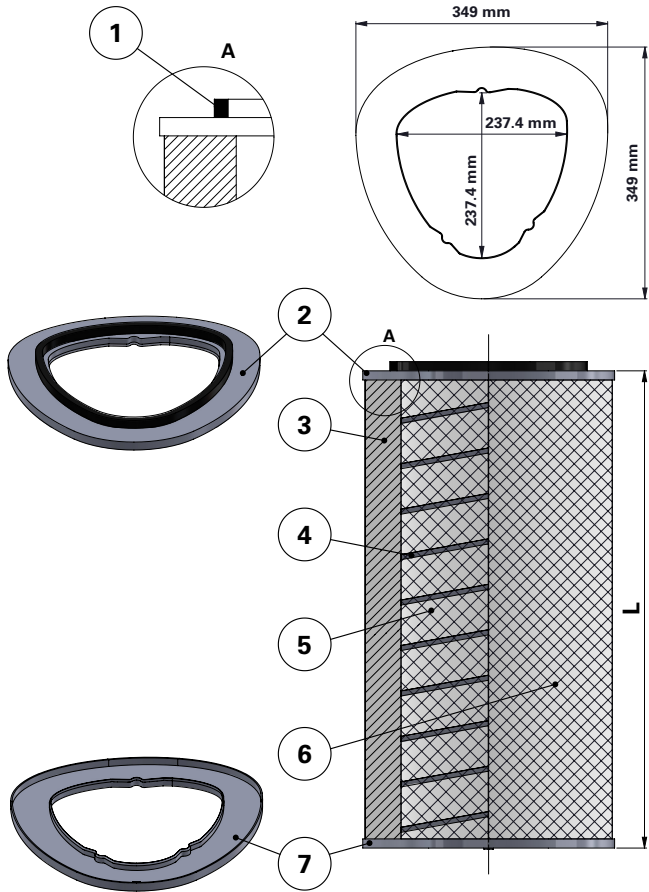

DATA SHEET

Replacement Elements Cartridges – DFE Style – 2 Open End Caps

DFE Style – 2 Open End Caps

Asymmetric Cartridge Filter for Downflo Evolution cartridge collectors

Available with and without outer liner

Item	Description
1	Gasket
2	Top end cap
3	Media pack
4	Inner liner
5	Inner beading
6	Outer liner
7	Bottom end cap open

Dimensions [mm]

Outer Ø	349 × 349
Inner Ø	237.4 × 237.4
L	660