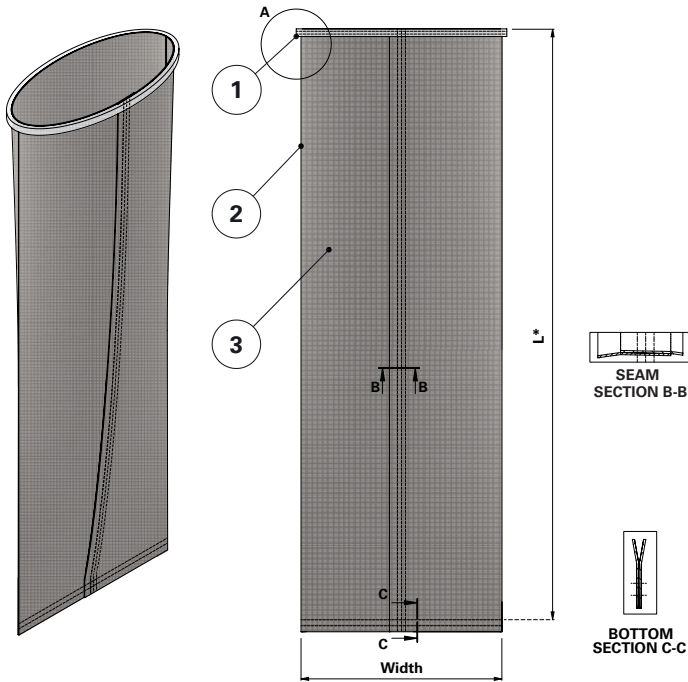

### Dalamatric Style

0.7 m, 1.0m, 1.25 m, 1.50 m, 1.75 m, 2.0 m Dalamatric Bag with felt ring top, flat sewn bottom

For Dalamatric Insertable (DLMV), Dalamatric Cased (DLMC) and other brands of baghouse collectors

\* Measured from top of collar to top of stitching

| Item | Description    |
|------|----------------|
| 1    | Felt ring      |
| 2    | Label (inside) |
| 3    | Filter bag     |

| Dimensions [mm] |      |
|-----------------|------|
| Width           | 495  |
| L               | 700  |
|                 | 1000 |
|                 | 1250 |
|                 | 1500 |
|                 | 1750 |
| 2000            |      |