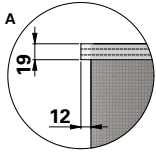

### Dalamatric Style

0.7 m, 1.0m, 1.25 m, 1.50 m, 1.75 m, 2.0 m Dalamatric Bag with felt ring top, flat sewn bottom

For Dalamatric Insertable (DLMV), Dalamatric Cased (DLMC) and other brands of baghouse collectors

\* Measured from top of collar to top of stitching

| Item | Description    |
|------|----------------|
| 1    | Felt ring      |
| 2    | Label (inside) |
| 3    | Filter bag     |

| Dimensions [mm] |      |
|-----------------|------|
| Width           | 495  |
| L               | 700  |
|                 | 1000 |
|                 | 1250 |
|                 | 1500 |
|                 | 1750 |
| 2000            |      |