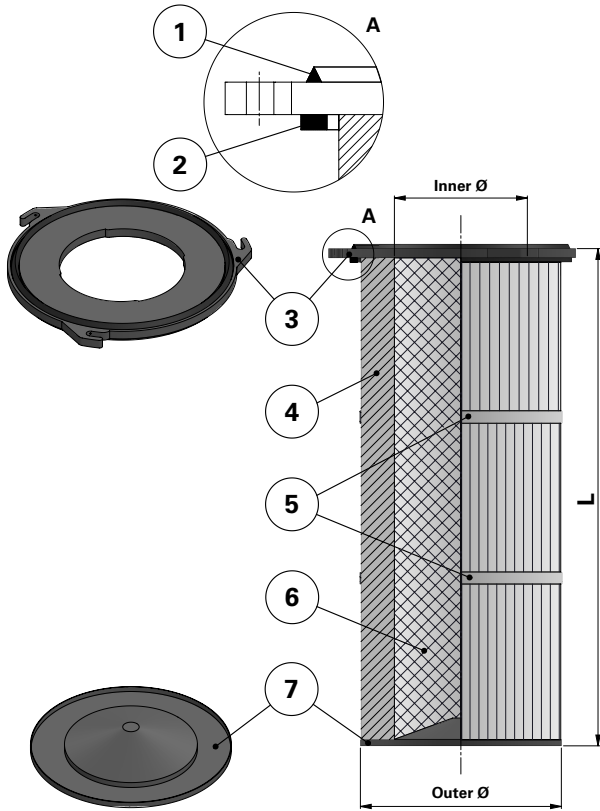

### Replacement Elements

Cartridges – Series 325 Quick Fix 3 Hook

### Series 325 Quick Fix 3 Hook

Cartridge Filter with open top end cap with 3 hooks, 397 mm pitch diameter and closed bottom end cap

Special feature: Dirty Air Plenum and Clean Air Plenum installation for Series 325 and other brands of cartridge collectors

### Top end cap quick fix

Item	Description
1	Gasket above top end cap
2	Flat gasket below top end cap
3	Top end cap quick fix
4	Media pack
5	Straps
6	Inner liner
7	Bottom end cap closed

### Dimensions [mm]

Outer Ø	325
Inner Ø	213
L	1018
	1218
	1418
1518	
Pitch Ø	397