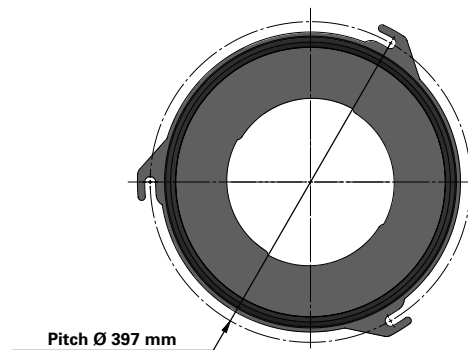

Top end cap quick fix

Item	Description
1	Gasket above top end cap
2	Flat gasket below top end cap
3	Top end cap quick fix
4	Media pack
5	Straps
6	Inner liner
7	Bottom end cap closed

Dimensions [mm]

Outer Ø	325
Inner Ø	213
L	1018
	1218
	1418
1518	
Pitch Ø	397