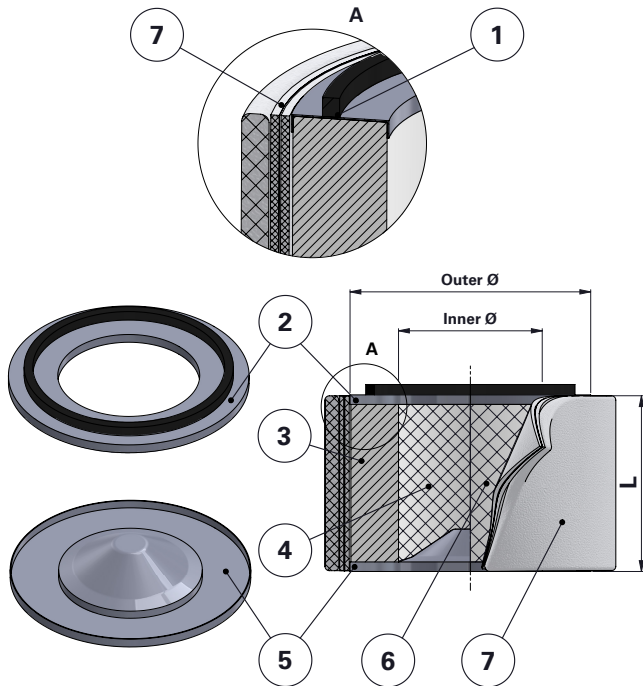

Donaldson
FILTRATION SOLUTIONS

DATA SHEET

Replacement Elements

Cartridges – Dryflo – DMC-MMA – Open Closed

Dryflo – DMC-MMA – Open Closed

Dryflo MMA Cartridge Filter

Special feature: With wrap and with open/closed end caps

For Dryflo Mist collectors DMC-MMA and other brands of cartridge collectors

With outer liner

Item	Description
1	Gasket
2	Top end cap
3	Media pack
4	Inner liner
5	Bottom end cap closed
6	Outer liner
7	Wrap

Dimensions [mm]

Outer Ø	276
Inner Ø	165
L	206