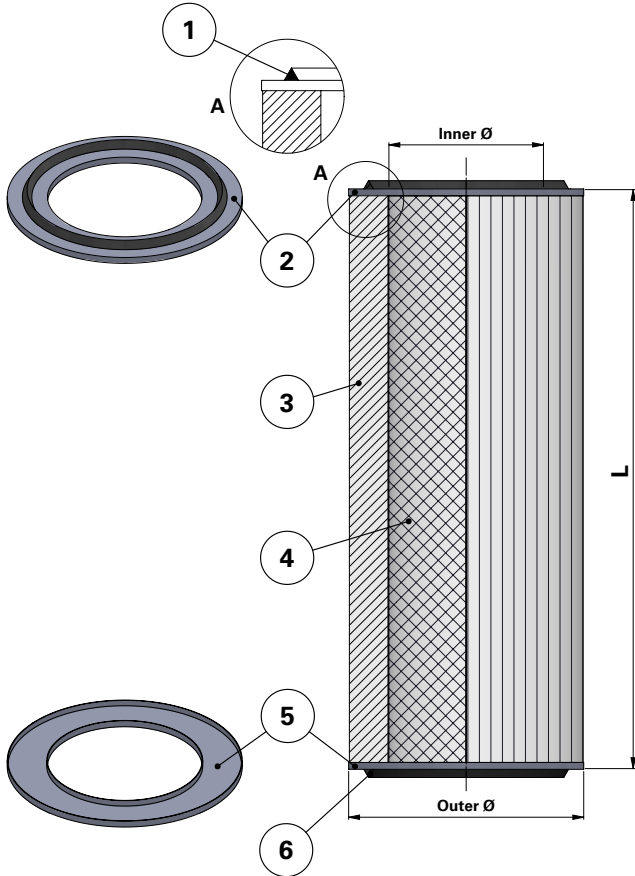

### Replacement Elements

Cartridges – Series 325 – 2 Open End Caps – 2 Gaskets

### Series 325 – 2 Open End Caps – 2 Gaskets

Cartridge Filter with open top end cap and open bottom end cap

For different brands of cartridge collectors

Without outer liner

Item	Description
1	Gasket above top end cap
2	Top end cap
3	Media pack
4	Inner liner
5	Bottom end cap open
6	Gasket on bottom end cap

### Dimensions [mm]

Outer Ø	325
Inner Ø	216
L	628