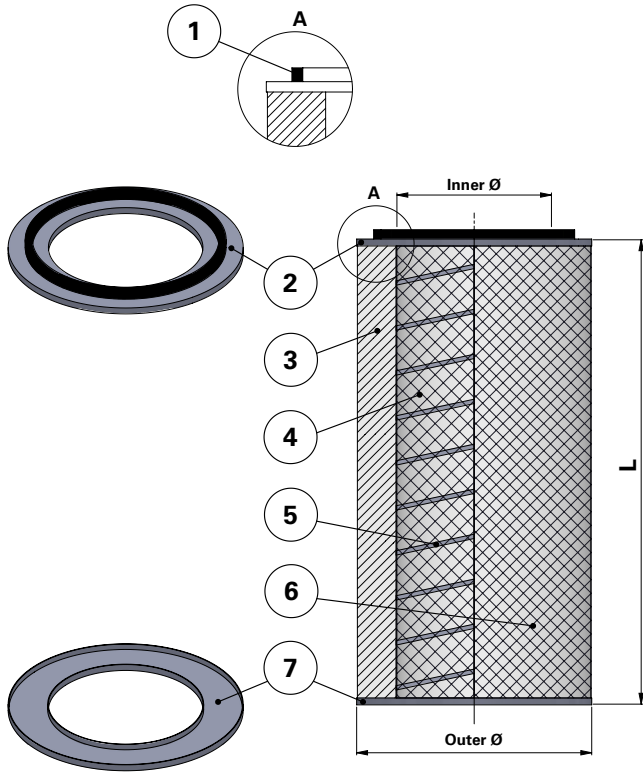

Donaldson
FILTRATION SOLUTIONS

DATA SHEET

Replacement Elements Cartridges – DFT Style – 2 Open End Caps

DFT Style – 2 Open End Caps

DFT-style Cartridge Filter for Downflo II (DFT) and other brands of cartridge collectors

Available with and without outer liner

Dimensions [mm]	
Outer Ø	352
Inner Ø	241
L	660