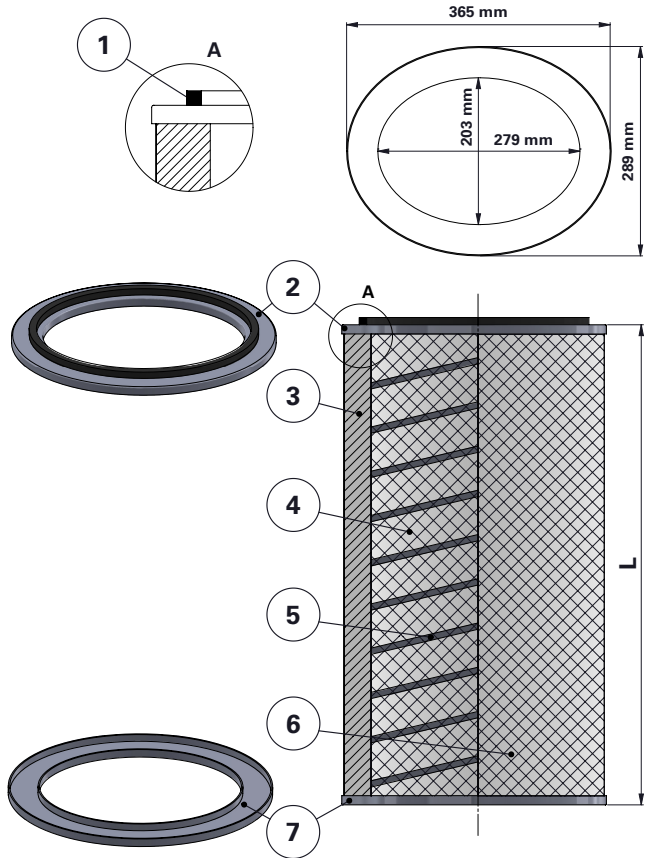

DATA SHEET

Replacement Elements Cartridges – DFO Style – 2 Open End Caps

DFO Style – 2 Open End Caps

Oval Cartridge Filter for Downflo Oval (DFO) and other brands of cartridge collectors

Available with and without outer liner

Item	Description
1	Gasket
2	Top end cap
3	Media pack
4	Inner liner
5	Inner beading
6	Outer liner
7	Bottom end cap open

Dimensions [mm]

Outer Ø	289 × 365
Inner Ø	203 × 279
L	660