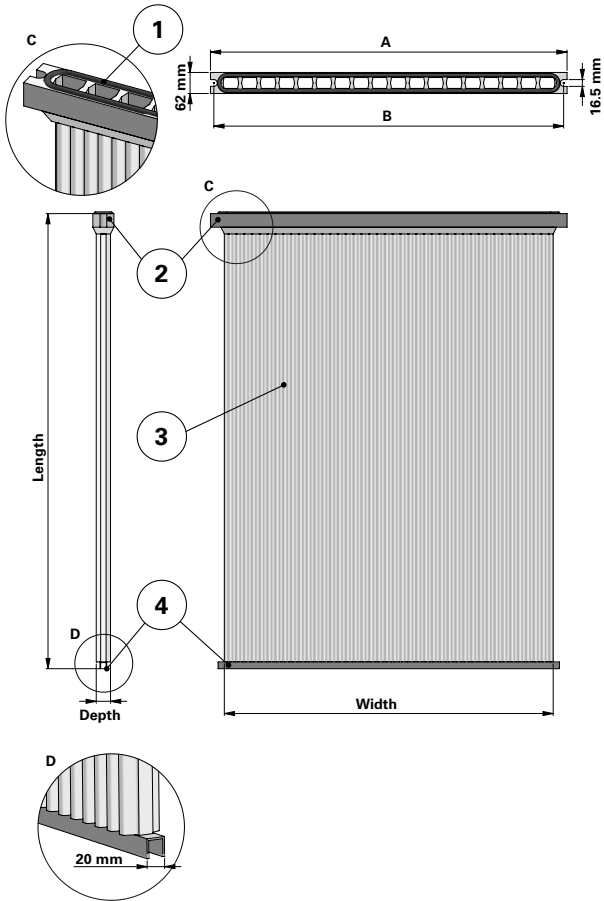

Donaldson
FILTRATION SOLUTIONS

DATA SHEET

Replacement Elements

Panels – Sintamatic – SU Style – Dirty Air Side

Sintamatic – SU Style – Dirty Air Side

SU-style Panel Filter

Special feature: Stainless Steel without Silicone for SU 918/18, SU 1200/18, SU 1500/18 and other brands of collectors

Item	Description
1	Gasket
2	Header
3	Sintered media
4	Rail