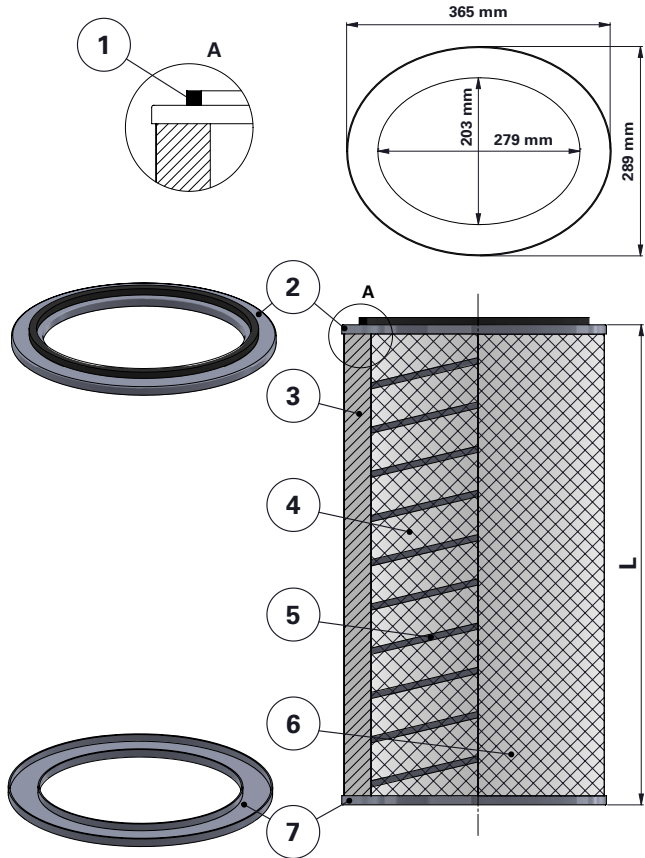

DFO Style – 2 Open End Caps

Oval Cartridge Filter for Downflo Oval (DFO) and other brands of cartridge collectors

Available with and without outer liner

Dimensions [mm]	
Outer Ø	289 × 365
Inner Ø	203 × 279
L	660