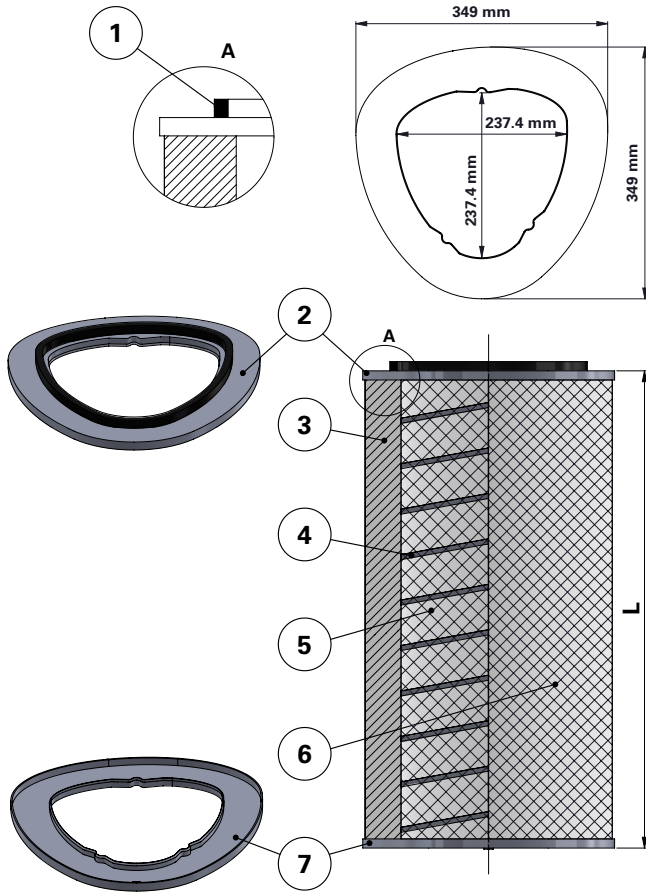

DATA SHEET

Replacement Elements Cartridges – DFE Style – 2 Open End Caps

DFE Style – 2 Open End Caps

Asymmetric Cartridge Filter for Downflo Evolution cartridge collectors

Available with and without outer liner

| Item | Description |
|------|---------------------|
| 1 | Gasket |
| 2 | Top end cap |
| 3 | Media pack |
| 4 | Inner liner |
| 5 | Inner beading |
| 6 | Outer liner |
| 7 | Bottom end cap open |

Dimensions [mm]

| | |
|---------|---------------|
| Outer Ø | 349 × 349 |
| Inner Ø | 237.4 × 237.4 |
| L | 660 |