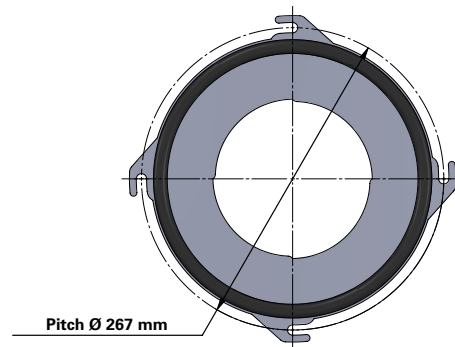

Donaldson
FILTRATION SOLUTIONS

DATA SHEET

Replacement Elements

Cartridges – Series 218 Quick Fix 4 Hook

Series 218 Quick Fix 4 Hook

Cartridge Filter with open top end cap with 4 hooks, 267 mm pitch diameter and closed bottom end cap

Special feature: Dirty Air Plenum and Clean Air Plenum installation for Series 218 and other brands of cartridge collectors

Without outer liner

Top end cap quick fix

Item	Description
1	Gasket above and below top end cap
2	Top end cap quick fix
3	Media pack
4	Straps
5	Inner liner
6	Bottom end cap closed

Dimensions [mm]

Outer Ø	218
Inner Ø	144
L	600
	1200
Pitch Ø	267