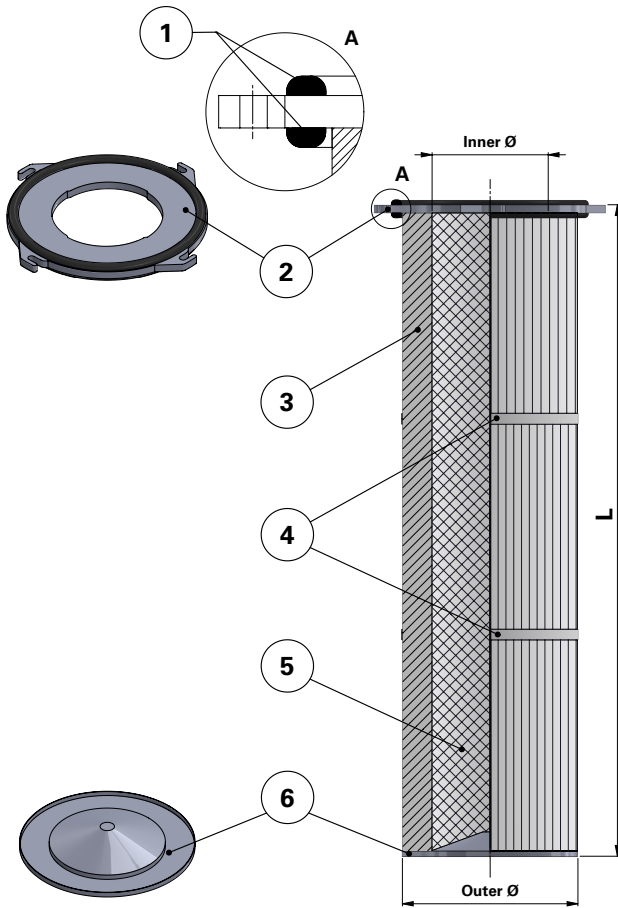

Donaldson
FILTRATION SOLUTIONS

DATA SHEET

Replacement Elements

Cartridges – Series 218 Quick Fix 4 Hook

Series 218 Quick Fix 4 Hook

Cartridge Filter with open top end cap with 4 hooks, 267 mm pitch diameter and closed bottom end cap

Special feature: Dirty Air Plenum and Clean Air Plenum installation for Series 218 and other brands of cartridge collectors

Without outer liner

Top end cap quick fix

Item	Description
1	Gasket above and below top end cap
2	Top end cap quick fix
3	Media pack
4	Straps
5	Inner liner
6	Bottom end cap closed

Dimensions [mm]

Outer Ø	218
Inner Ø	144
L	600
	1200
Pitch Ø	267