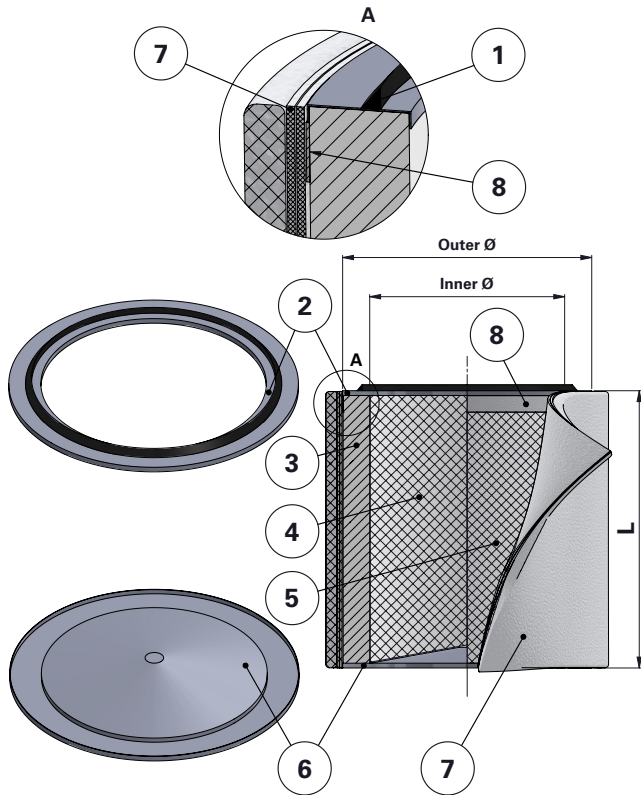

Donaldson
FILTRATION SOLUTIONS

DATA SHEET

Replacement Elements

Cartridges – Dryflo – DMC-MMC – Open Closed

Dryflo – DMC-MMC – Open Closed

Dryflo MMC Cartridge Filter

Special feature: With wrap and with open/closed end caps

For Dryflo Mist collectors DMC-MMC and other brands of cartridge collectors

With outer liner

Item	Description
1	Gasket
2	Top end cap
3	Media pack
4	Inner liner
5	Outer liner
6	Bottom end cap closed
7	Wrap
8	Velcro hook

Dimensions [mm]

Outer Ø	481
Inner Ø	359
L	508