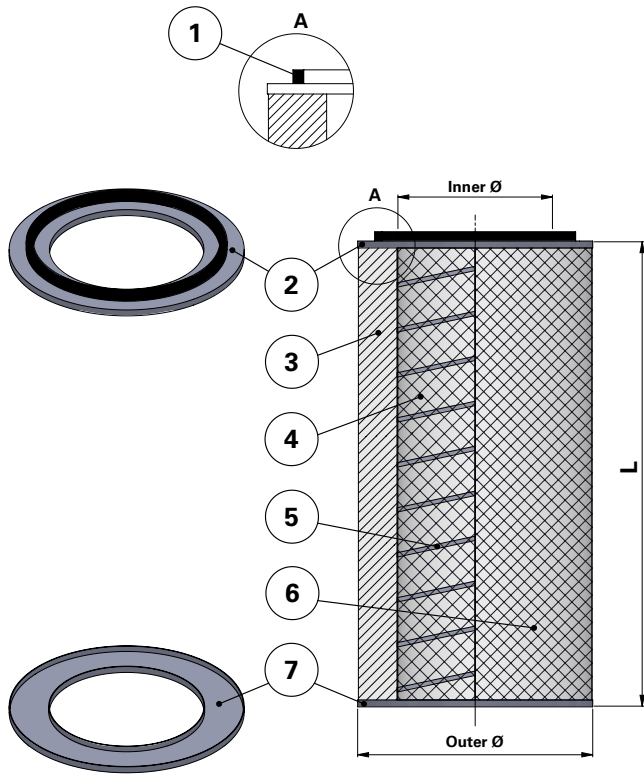

Donaldson
FILTRATION SOLUTIONS

DATA SHEET

Replacement Elements Cartridges – DFT Style – 2 Open End Caps

DFT Style – 2 Open End Caps

DFT-style Cartridge Filter for Downflo II (DFT) and other brands of cartridge collectors

Available with and without outer liner

Dimensions [mm]	
Outer Ø	352
Inner Ø	241
L	660