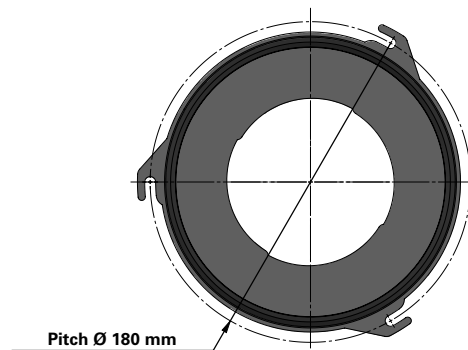

Donaldson
FILTRATION SOLUTIONS

DATA SHEET

Replacement Elements

Cartridges – Series 145 Quick Fix 3 Hook

Series 145 Quick Fix 3 Hook

Cartridge Filter with open top end cap with 3 hooks, 180 mm pitch diameter and closed bottom end cap

Special feature: Dirty Air Plenum and Clean Air Plenum installation for Series 145 and other brands of cartridge collectors

Without outer liner

Top end cap quick fix

Item	Description
1	Gasket above top end cap
2	Flat gasket below top end cap
3	Top end cap quick fix
4	Media pack
5	Straps
6	Inner liner
7	Bottom end cap closed

Dimensions [mm]

Outer Ø	145
Inner Ø	94
L	300
	715
	1215
	1515
2015	
Pitch Ø	180