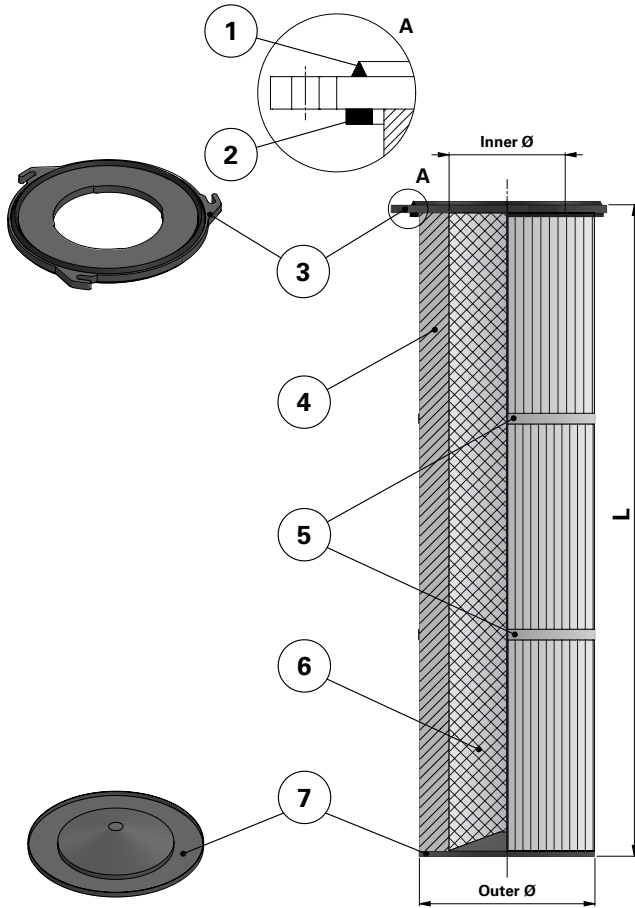

Donaldson
FILTRATION SOLUTIONS

DATA SHEET

Replacement Elements

Cartridges – Series 145 Quick Fix 3 Hook

Series 145 Quick Fix 3 Hook

Cartridge Filter with open top end cap with 3 hooks, 180 mm pitch diameter and closed bottom end cap

Special feature: Dirty Air Plenum and Clean Air Plenum installation for Series 145 and other brands of cartridge collectors

Without outer liner

Top end cap quick fix

Item	Description
1	Gasket above top end cap
2	Flat gasket below top end cap
3	Top end cap quick fix
4	Media pack
5	Straps
6	Inner liner
7	Bottom end cap closed

Dimensions [mm]

Outer Ø	145
Inner Ø	94
L	300
	715
	1215
	1515
2015	
Pitch Ø	180