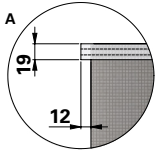

Donaldson.
FILTRATION SOLUTIONS

DATA SHEET

Replacement Elements Bags – Dalamatric Style

* Measured from top of collar to top of stitching

Dalamatric Style

0.7 m, 1.0m, 1.25 m, 1.50 m, 1.75 m, 2.0 m Dalamatric Bag with felt ring top, flat sewn bottom

For Dalamatric Insertable (DLMV), Dalamatric Cased (DLMC) and other brands of baghouse collectors

Item	Description
1	Felt ring
2	Label (inside)
3	Filter bag

Dimensions [mm]	
Width	495
L	700
	1000
	1250
	1500
	1750
2000	