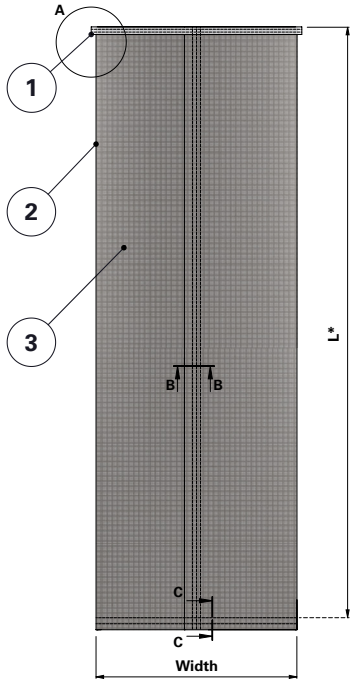

DATA SHEET

Replacement Elements Bags – Dalamatric Style

Dalamatric Style

0.7 m, 1.0m, 1.25 m, 1.50 m, 1.75 m, 2.0 m Dalamatric Bag with felt ring top, flat sewn bottom

For Dalamatric Insertable (DLMV), Dalamatric Cased (DLMC) and other brands of baghouse collectors

* Measured from top of collar to top of stitching

Item	Description
1	Felt ring
2	Label (inside)
3	Filter bag

Dimensions [mm]	
Width	495
L	700
	1000
	1250
	1500
	1750
	2000